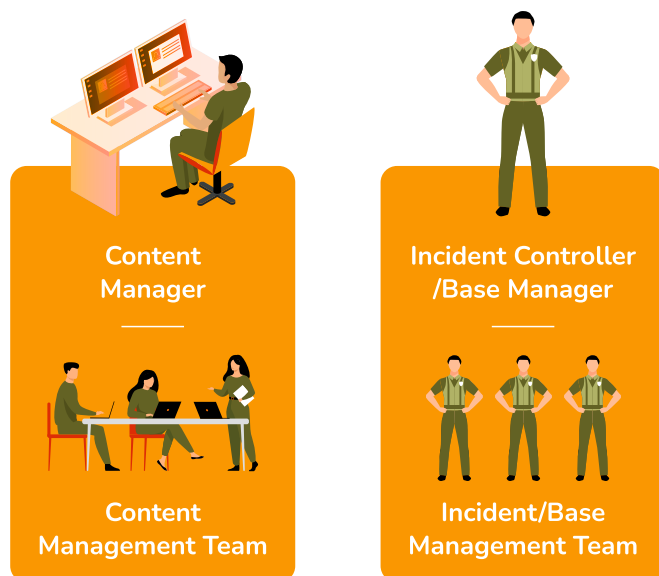

KnowHowHere Facilities Management

LOCATION TECHNOLOGY

Modern smart devices support a range of technologies for location sensing. From GPS to low power technologies such as RFID and Bluetooth, to passive technologies such as QR Codes. These waypoints allow KnowHowHere to deliver the alerts, guidance and other location specific information people need as they move around Defence installations.

LOCATION INTELLIGENCE – PERSONNEL

Based on their location and proximity to equipment, personnel are provided with the precise information they need. While this 'just-in-time, just-in-place' information is always valuable – it becomes critical in an emergency such as a fire or intruder.

LOCATION INTELLIGENCE – MANAGEMENT

The KnowHowHere Business Intelligence Platform gives incident managers a real time view of the location and status of every deployed worker and asset, along with rapid tools to manage content delivery.

ON SITE TO DEFENCE SYSTEMS – INTEGRATION

The KnowHowHere API integrates with internal and external systems to ensure data is correct and current - in both directions.